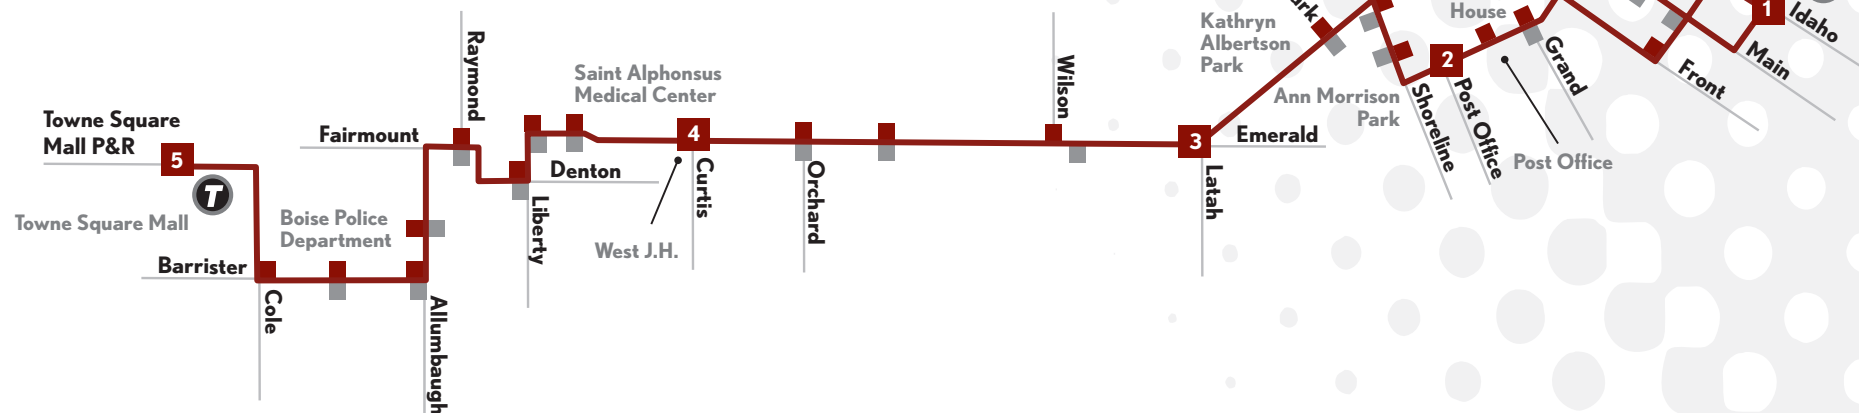

■ Towne Square Mall to Downtown

1. SATURDAY
2. 1 Zone 1 Idaho & Capitol
   - 2 13th @ Post Office
   - 3 Emerald & Latah
   - 4 Emerald & Curtis
   - 5 Towne Square Mall P&R

Downtown to Towne Square Mall					
7:45	7:48	7:52	7:57	8:05	
8:45	8:48	8:52	8:57	9:05	
9:45	9:48	9:52	9:57	10:05	
10:45	10:48	10:52	10:57	11:05	
11:45	11:48	11:52	11:57	12:05	
12:45	12:48	12:52	12:57	1:05	
1:45	1:48	1:52	1:57	2:05	
2:45	2:48	2:52	2:57	3:05	
3:45	3:48	3:52	3:57	4:05	
4:45	4:48	4:52	4:57	5:05	
5:45	5:48	5:52	5:57	6:05	

■ Downtown to Towne Square Mall

1. SATURDAY
2. 5 Towne Square Mall P&R
   - 4 Emerald & Curtis
   - 3 Emerald & Latah
   - 2 13th @ Post Office
   - 1 Zone 1 Idaho & Capitol

Towne Square Mall to Downtown					
8:10	8:16	8:21	8:24	8:31	
9:10	9:16	9:21	9:24	9:31	
10:10	10:16	10:21	10:24	10:31	
11:10	11:16	11:21	11:24	11:31	
12:10	12:16	12:21	12:24	12:31	
1:10	1:16	1:21	1:24	1:31	
2:10	2:16	2:21	2:24	2:31	
3:10	3:16	3:21	3:24	3:31	
4:10	4:16	4:21	4:24	4:31	
5:10	5:16	5:21	5:24	5:31	

■ Towne Square Mall to Downtown