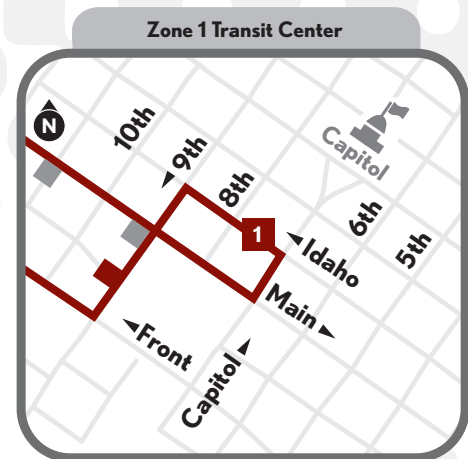

## SCHEDULE

Half-hour Peak Service • Hourly Mid-day Service • Hourly Saturday Service

- Transfer Location
- Park & Ride Lot
- Time Points
- Bus Stops

For more information please  
Call RideLine: 345-RIDE (7433)  
Visit [rideline.org](http://rideline.org)

Routes and information subject to change without notice.

- WEEKDAY
- 1 Zone 1 Idaho & Capitol
  - 2 13th @ Post Office
  - 3 Emerald & Latah
  - 4 Emerald & Curtis
  - 5 Towne Square Mall P&R

Downtown to Towne Square Mall					
6:15	6:18	6:22	6:27	6:35	
6:45	6:48	6:52	6:57	7:05	
7:15	7:18	7:22	7:27	7:35	
7:45	7:48	7:52	7:57	8:05	
8:15	8:18	8:22	8:27	8:35	
8:45	8:48	8:52	8:57	9:05	
9:45	9:48	9:52	9:57	10:05	
10:45	10:48	10:52	10:57	11:05	
11:45	11:48	11:52	11:57	12:05	
12:45	12:48	12:52	12:57	1:05	
1:45	1:48	1:52	1:57	2:05	
2:45	2:48	2:52	2:57	3:05	
3:15	3:18	3:22	3:27	3:35	
3:50	3:54	3:57	4:02	4:10	
4:15	4:18	4:22	4:27	4:35	
4:45	4:48	4:52	4:57	5:05	
5:15	5:18	5:22	5:27	5:35	
5:45	5:48	5:52	5:57	6:05	
6:45	6:48	6:52	6:57	7:05	

■ Downtown to Towne Square Mall

- WEEKDAY
- 5 Towne Square Mall P&R
  - 4 Emerald & Curtis
  - 3 Emerald & Latah
  - 2 13th @ Post Office
  - 1 Zone 1 Idaho & Capitol

Towne Square Mall to Downtown					
6:10	6:16	6:21	6:24	6:31	
6:40	6:46	6:51	6:54	7:01	
7:10	7:16	7:21	7:24	7:31	
7:47	7:53	7:59	8:02	8:09	
8:10	8:16	8:21	8:24	8:31	
8:40	8:46	8:51	8:54	9:01	
9:10	9:16	9:21	9:24	9:31	
10:10	10:16	10:21	10:24	10:31	
11:10	11:16	11:21	11:24	11:31	
12:10	12:16	12:21	12:24	12:31	
1:10	1:16	1:21	1:24	1:31	
2:10	2:16	2:21	2:24	2:31	
3:10	3:16	3:21	3:24	3:31	
3:40	3:46	3:51	3:54	4:01	
4:10	4:16	4:21	4:24	4:31	
4:40	4:46	4:51	4:54	5:01	
5:10	5:16	5:21	5:24	5:31	
5:40	5:46	5:51	5:54	6:01	
6:10	6:16	6:21	6:24	6:31	