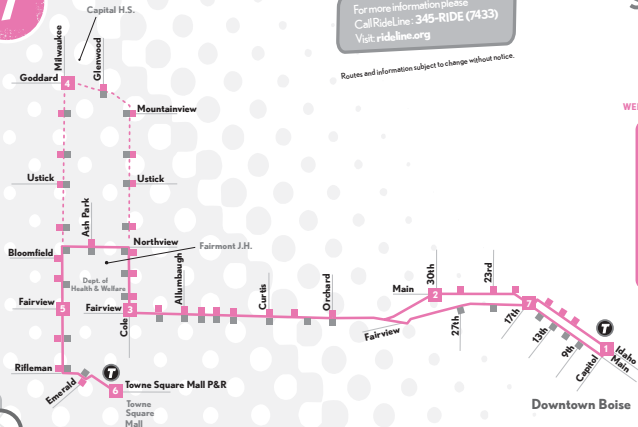

Fairview

ROUTE 7

Service Hours:

Ada County Local Service:
 Weekdays 5:15 AM to 7:35 PM
 Saturday: 7:45 AM to 6:35 PM
 Sunday: No Service

- Transfer Location
- Time Points
- Downtown to Towne Square Mall
- Towne Square Mall to Downtown Stops

- WEEKDAY
- 1 Zone 1 Idaho & Capitol
 - 2 Main & 30th
 - 3 Fairview & Cole
 - 4 Goddard & Milwaukee
 - 5 Milwaukee & Fairview
 - 6 Towne Square Mall P&R

Time	1	2	3	4	5	6
5:45	5:51	5:57		6:04	6:10	
6:45	6:51	6:57		7:04	7:10	
7:15	7:21	7:27	7:34	7:41	7:47	
7:45	7:51	7:57		8:04	8:10	
8:15	8:21	8:27		8:34	8:40	
8:45	8:51	8:57		9:04	9:10	
9:45	9:51	9:57		10:04	10:10	
10:45	10:51	10:57		11:04	11:10	
11:45	11:51	11:57		12:04	12:10	
12:45	12:51	12:57		1:04	1:10	
1:45	1:51	1:57		2:04	2:10	
2:45	2:51	2:57		3:04	3:10	
3:45	3:51	3:57		4:04	4:10	
4:15	4:21	4:27		4:34	4:40	
4:45	4:51	4:57		5:04	5:10	
5:15	5:21	5:27		5:34	5:40	
5:45	5:51	5:57		6:04	6:10	
6:45	6:51	6:57		7:04	7:10	