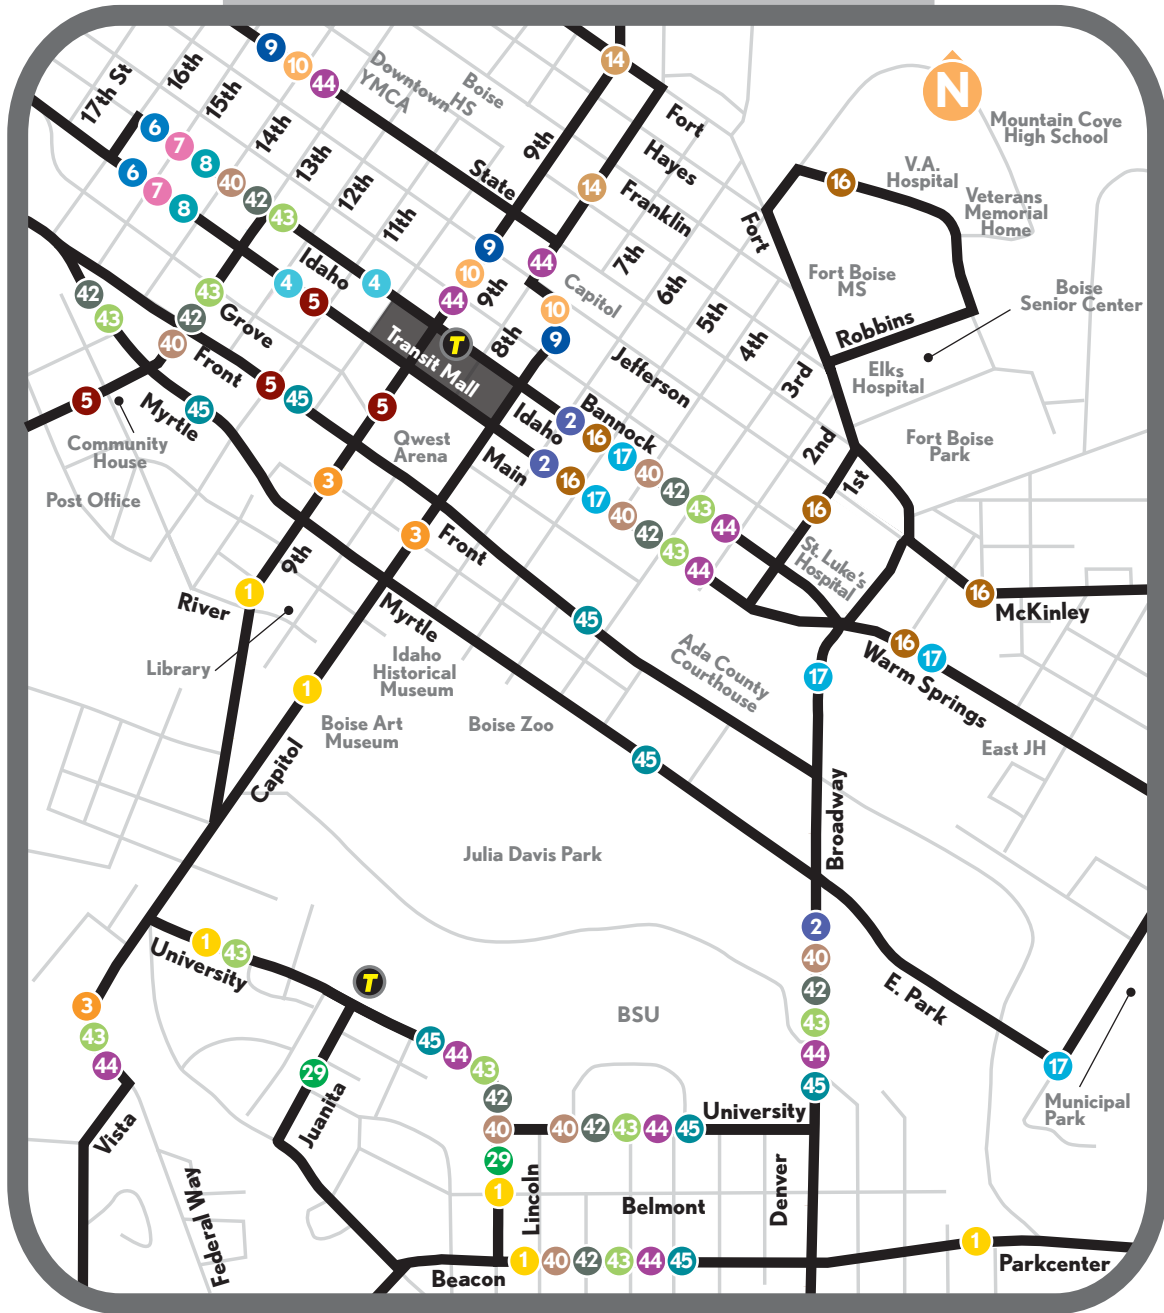

Downtown Boise

Major Transfer Locations

Downtown Boise Transit Mall

Zone 1 - Idaho & Capitol	1 3 5 6 7
Zone 2 - Main & 9th	8 9 10 14
Zone 3 - Main & 8th	2 4 16 17 44
Intercounty - Idaho & 8th (west bound)	40 42 43 44
Intercounty - Main & 9th (east bound)	40 42 43